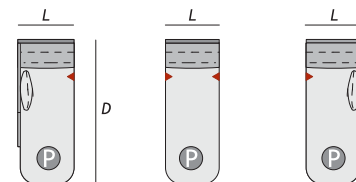

Ležalniki Rica

Corner recliners Rica
Kutni ležajevi Rica
Eckliegen Rica

L1P/6	D = 175 cm, L = 68 cm	L1P/7
D = ?, L = ?		
L1P/0	D = 175 cm, L = 65 cm	
D = ?, L = ?