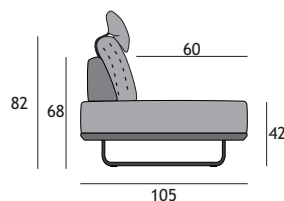

PAVIA LUX

Željena dimenzija
Your dimension

Sedežni elementi Seating elements

Enosed / 1-seater

L = 70 cm	11/0
L = 80 cm	12/0
L = 90 cm	13/0

Dvosed / 2-seater

L = 140 cm	21/0
L = 160 cm	22/0
L = 180 cm	23/0

L = ?

Sedežni elementi FIX Seating elements FIX

Enosed / 1-seater

L = 70 cm	11/0s
L = 80 cm	12/0s
L = 90 cm	13/0s

Dvosed / 2-seater

L = 140 cm	21/0s
L = 160 cm	22/0s
L = 180 cm	23/0s

L = ?

Odpert zaključek Open end

01/4	D = 125 cm, L = 40 cm	01/5
02/4	D = 125 cm, L = 50 cm	02/5
03/4	D = 125 cm, L = 60 cm	03/5
01/4s	D = 105 cm, L = 40 cm	01/5s
02/4s	D = 105 cm, L = 50 cm	02/5s
03/4s	D = 105 cm, L = 60 cm	03/5s

D = ?, L = ?

Naslon za roko Armrest

0/6	D = 125 cm, L = 25 cm	0/7
0/6s	D = 105 cm, L = 25 cm	0/7s

D = ?, L = ?

Pregiben naslon za roko Adjustable armrest

0/6p	D = 125 cm, L = 45 cm	0/7p
0/6ps	D = 105 cm, L = 45 cm	0/7ps