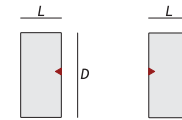

PAVIA LUX

Željena dimenzija
Your dimension

Sedežni elementi Seating elements

Enosed / 1-seater

L = 70 cm	11/0
L = 80 cm	12/0
L = 90 cm	13/0

Dvosed / 2-seater

L = 140 cm	21/0
L = 160 cm	22/0
L = 180 cm	23/0

L = ?

Sedežni elementi FIX Seating elements FIX

Enosed / 1-seater

L = 70 cm	11/0s
L = 80 cm	12/0s
L = 90 cm	13/0s

Dvosed / 2-seater

L = 140 cm	21/0s
L = 160 cm	22/0s
L = 180 cm	23/0s

L = ?

Odpert zaključek Open end

01/4	D = 125 cm, L = 40 cm	01/5
02/4	D = 125 cm, L = 50 cm	02/5
03/4	D = 125 cm, L = 60 cm	03/5
01/4s	D = 105 cm, L = 40 cm	01/5s
02/4s	D = 105 cm, L = 50 cm	02/5s
03/4s	D = 105 cm, L = 60 cm	03/5s

D = ?, L = ?

Naslon za roko Armrest

0/6	D = 125 cm, L = 25 cm	0/7
0/6s	D = 105 cm, L = 25 cm	0/7s

D = ?, L = ?

Pregiben naslon za roko Adjustable armrest

0/6p	D = 125 cm, L = 45 cm	0/7p
0/6ps	D = 105 cm, L = 45 cm	0/7ps