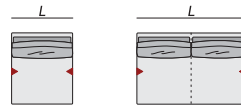

PAVIA LUX

Željena dimenzija
Your dimension

Sedežni elementi Seating elements

Enosed / 1-seater

L = 70 cm	11/0
L = 80 cm	12/0
L = 90 cm	13/0

Dvosed / 2-seater

L = 140 cm	21/0
L = 160 cm	22/0
L = 180 cm	23/0

L = ?

Sedežni elementi FIX Seating elements FIX

Enosed / 1-seater

L = 70 cm	11/0s
L = 80 cm	12/0s
L = 90 cm	13/0s

Dvosed / 2-seater

L = 140 cm	21/0s
L = 160 cm	22/0s
L = 180 cm	23/0s

L = ?

Odpert zaključek Open end

01/4	D = 125 cm, L = 40 cm	01/5
02/4	D = 125 cm, L = 50 cm	02/5
03/4	D = 125 cm, L = 60 cm	03/5
01/4s	D = 105 cm, L = 40 cm	01/5s
02/4s	D = 105 cm, L = 50 cm	02/5s
03/4s	D = 105 cm, L = 60 cm	03/5s

D = ?, L = ?

Naslon za roko Armrest

0/6	D = 125 cm, L = 25 cm	0/7
0/6s	D = 105 cm, L = 25 cm	0/7s

D = ?, L = ?

Pregiben naslon za roko Adjustable armrest

0/6p	D = 125 cm, L = 45 cm	0/7p
0/6ps	D = 105 cm, L = 45 cm	0/7ps