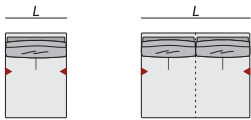

PAVIA LUX

Željena dimenzija
Your dimension

Sedežni elementi Seating elements

Enosed / 1-seater

L = 70 cm	11/0
L = 80 cm	12/0
L = 90 cm	13/0

Dvosed / 2-seater

L = 140 cm	21/0
L = 160 cm	22/0
L = 180 cm	23/0

L = ?

Sedežni elementi FIX Seating elements FIX

Enosed / 1-seater

L = 70 cm	11/0s
L = 80 cm	12/0s
L = 90 cm	13/0s

Dvosed / 2-seater

L = 140 cm	21/0s
L = 160 cm	22/0s
L = 180 cm	23/0s

L = ?

Odpert zaključek Open end

01/4	D = 125 cm, L = 40 cm	01/5
02/4	D = 125 cm, L = 50 cm	02/5
03/4	D = 125 cm, L = 60 cm	03/5
01/4s	D = 105 cm, L = 40 cm	01/5s
02/4s	D = 105 cm, L = 50 cm	02/5s
03/4s	D = 105 cm, L = 60 cm	03/5s

D = ?, L = ?

Naslon za roko Armrest

0/6	D = 125 cm, L = 25 cm	0/7
0/6s	D = 105 cm, L = 25 cm	0/7s

D = ?, L = ?

Pregiben naslon za roko Adjustable armrest

0/6p	D = 125 cm, L = 45 cm	0/7p
0/6ps	D = 105 cm, L = 45 cm	0/7ps